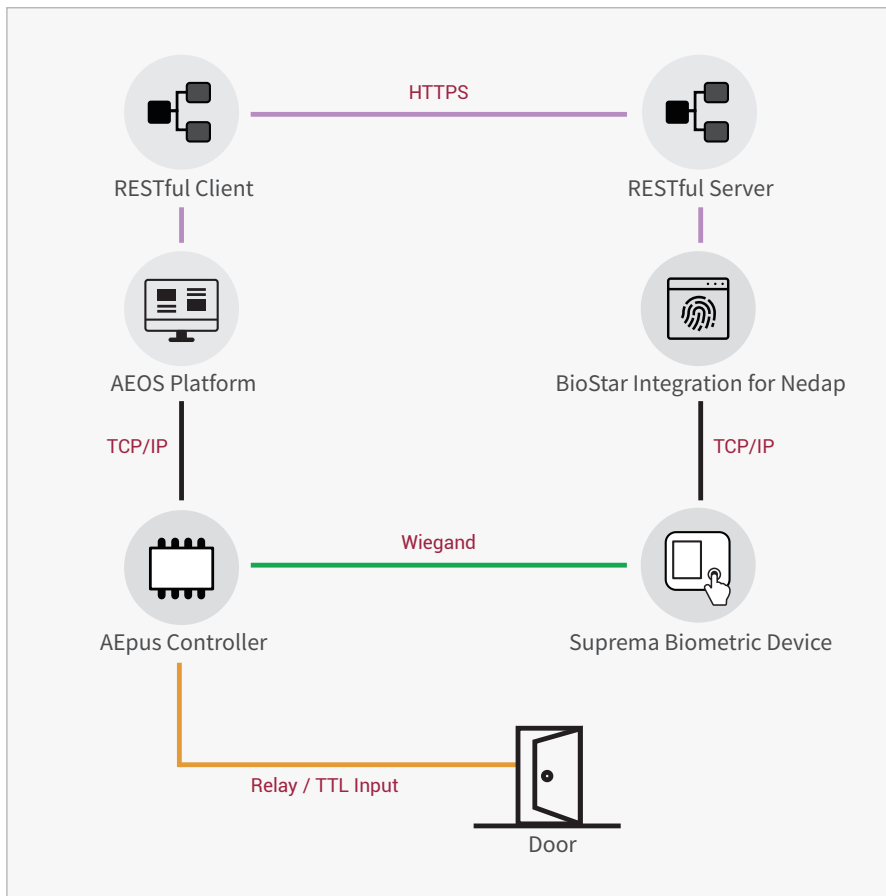

Now, experience more powerful and accurate access control and time attendance on AEOS system with your true identity.

Add your true identity to Nedap AEOS

Enable Biometrics	In the AEOS system, not only the RFID cards but also the fingerprints are available as credentials. It is able to add up to 10 fingerprint templates per person.
Easy Enrollment and Management	Provides a fingerprint enrollment page directly within the AEOS system. You can enroll and manage fingerprints without any other system.
Network Protection	Reduce the risk of network intrusion in HTTPS environments with secure digital certificates.
Enterprise-level Configuration	Allows to connect and manage up to 1,000 Suprema biometric devices.

- BioStation A2
- BioStation 2
- BioStation L2
- BioEntry W2

Web Browsers

- Chrome 6x or higher

- Internet Explorer 10 or higher

To get more information about this integration, visit:
www.supremainc.com/en/about/contact-us.asp

Suprema Biometric Device & Nedap AEOS BioStar Integration for Nedap

System Configuration

Intuitive User Interface

BioStar Integration for Nedap provides an intuitive user interface to easily connect biometric devices and enroll fingerprints.

BioStar Integration Manager

Fingerprint Enrollment

Compatible Suprema Biometric Devices

About Suprema

Suprema is a global leader in biometrics and securities technology. By combining world renowned biometric algorithms with superior engineering, Suprema is able to continually develop and manufacture reliable industry leading products. Suprema's extensive portfolio of products include biometric access control systems, time & attendance devices, fingerprint/live scanners and embedded fingerprint modules.