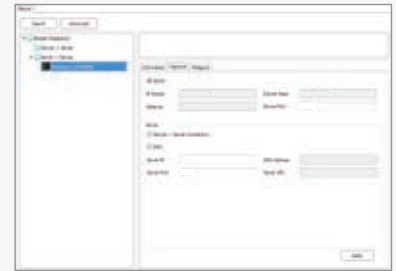

Suprema Biometric Device & Nedap AEOS BioStar Integration for Nedap

System Configuration

Intuitive User Interface

BioStar Integration for Nedap provides an intuitive user interface to easily connect biometric devices and enroll fingerprints.

BioStar Integration Manager

Fingerprint Enrollment

Compatible Suprema Biometric Devices

About Suprema

Suprema is a global leader in biometrics and securities technology. By combining world renowned biometric algorithms with superior engineering, Suprema is able to continually develop and manufacture reliable industry leading products. Suprema's extensive portfolio of products include biometric access control systems, time & attendance devices, fingerprint/live scanners and embedded fingerprint modules.